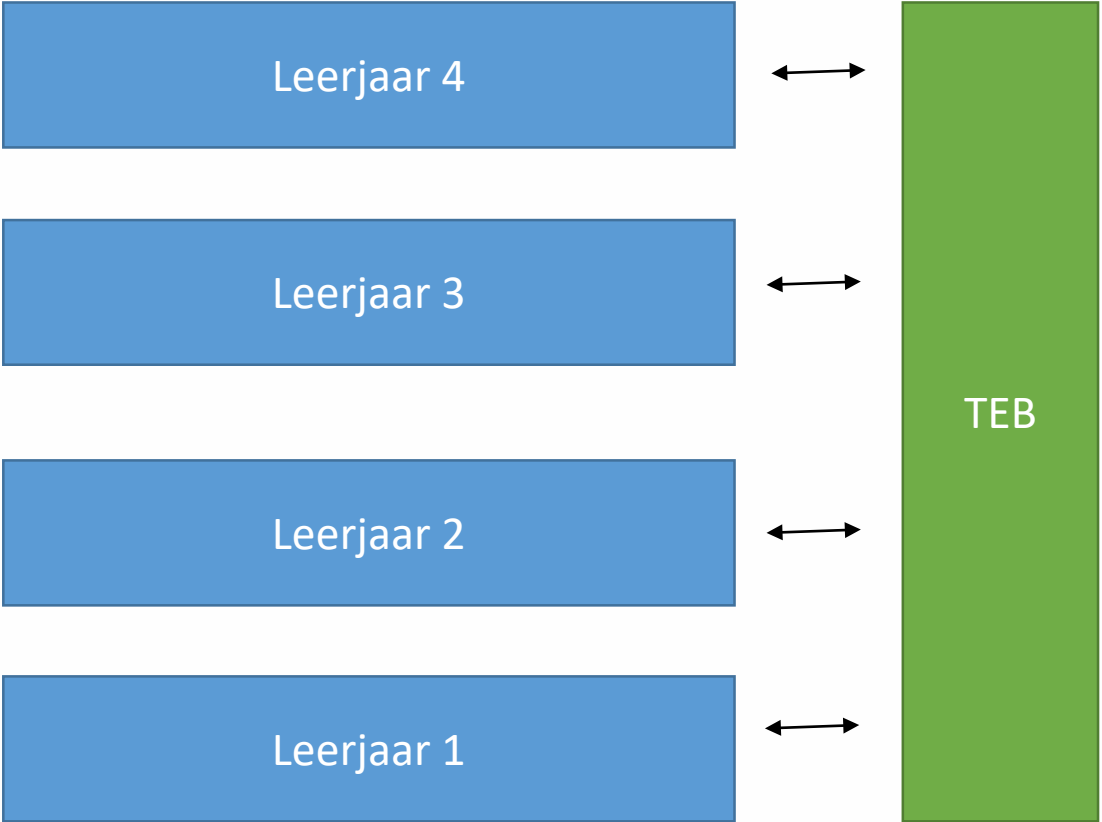

UC MORE

Team Extra Begeleiding

JE ZIET MEER

Uden's
College